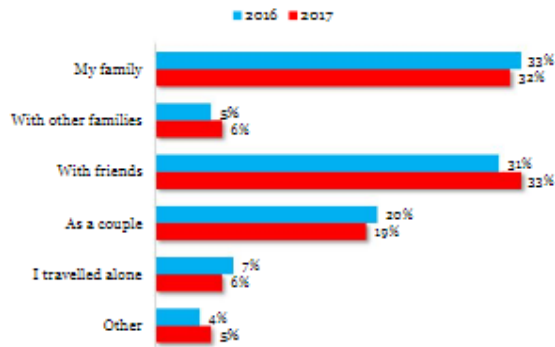

## Skiworld Have Doubled Group Discount for Limited Time Only

From a survey generating 23,000 total responses (21,824 skiers) carried out by Ski Club of Great Britain Consumer Research in 2018, the importance of group bookings was highlighted. In particular, emphasizing just how sociable and family friendly skiing as an activity is.

Figure 45: Who did you travel with on your last ski break? (2016 & 2017)

Figure 46: Who did you travel with on your last ski break? (2018)

The above statistic in particular showed that people booking as part of a group (families or friends) continues to remain the most popular, rather than travelling independently or as a couple.

Skiworld recognises the importance of group bookings and providing those consumers with the best value ski holiday in the market. That is why they have introduced their double group discount for a limited time only.