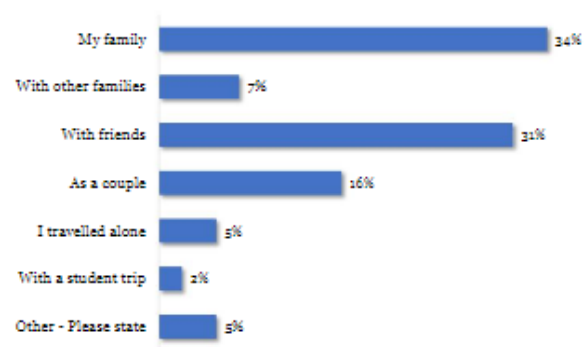

## Skiworld Have Doubled Group Discount for Limited Time Only

From a survey generating 23,000 total responses (21,824 skiers) carried out by Ski Club of Great Britain Consumer Research in 2018, the importance of group bookings was highlighted. In particular, emphasizing just how sociable and family friendly skiing as an activity is.

Figure 45: Who did you travel with on your last ski break? (2016 & 2017)

Figure 46: Who did you travel with on your last ski break? (2018)

The above statistic in particular showed that people booking as part of a group (families or friends) continues to remain the most popular, rather than travelling independently or as a couple.

Skiworld recognises the importance of group bookings and providing those consumers with the best value ski holiday in the market. That is why they have introduced their double group discount for a limited time only.

Customers can benefit **from £100 off per person** when an entire chalet is booked in any of their European resorts. Skiworld chalets range from six people – 30 people, therefore the saving is very significant.